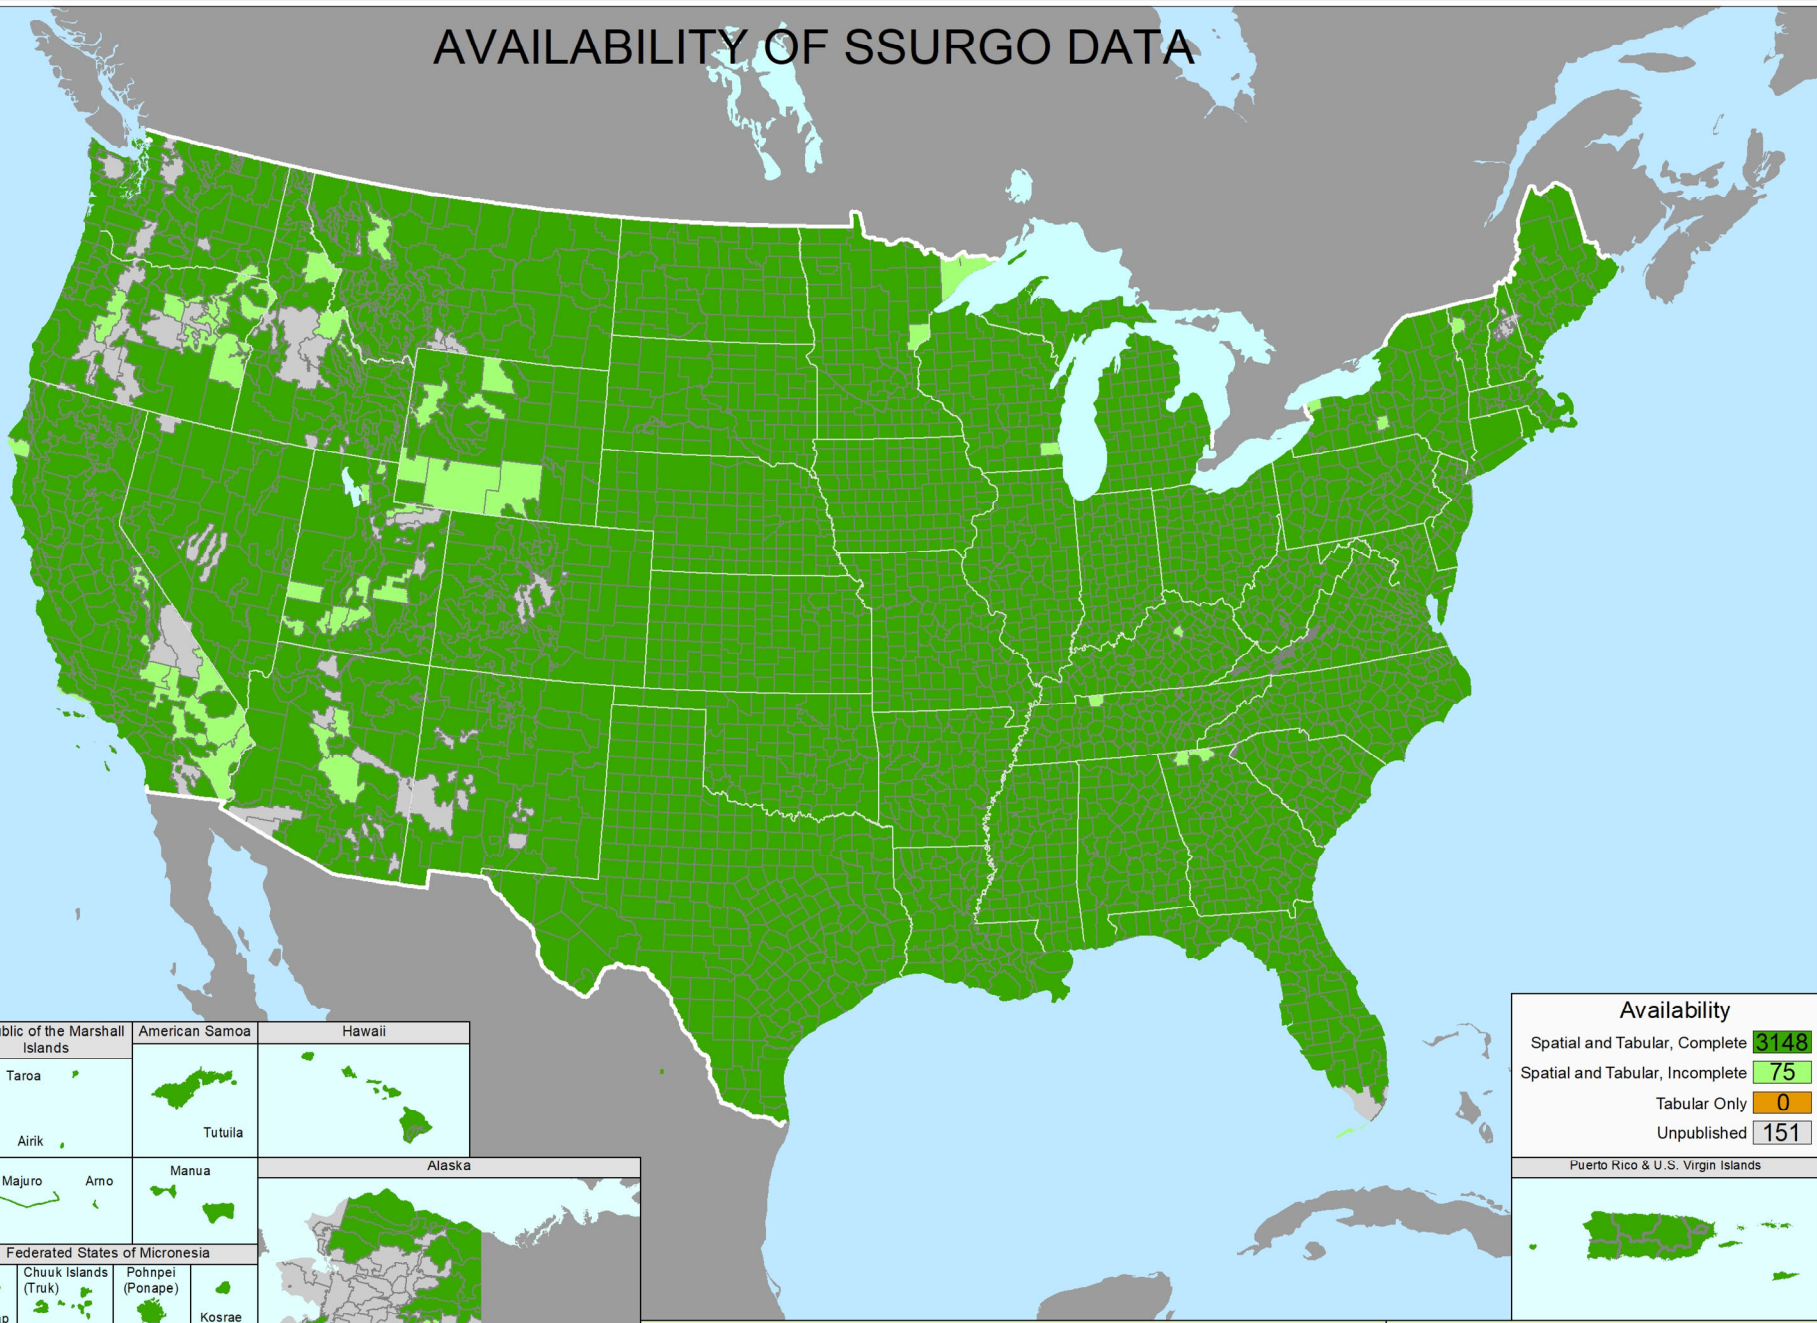

AVAILABILITY OF SSURGO DATA

Northern Mariana Islands

Guam

Republic of Palau

Republic of the Marshall Islands

American Samoa

Hawaii

Federated States of Micronesia

Alaska

Availability	
Spatial and Tabular, Complete	3148
Spatial and Tabular, Incomplete	75
Tabular Only	0
Unpublished	151

Puerto Rico & U.S. Virgin Islands

Publication Date: 10/11/2023

Web Soil Survey: <http://websoilsurvey.nrcs.usda.gov>

SSURGO: Soil Geography Web Page

**United States
Department of
Agriculture**

USDA is an equal opportunity provider and employer